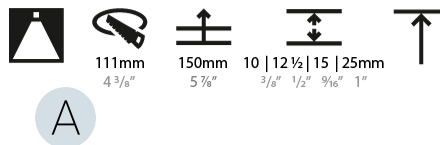

PHYSICAL

Shape: Round
Diameter (mm): 107
Diameter (in): 4 3/16
Height (mm): 130
Height (in): 5 1/8
Ceiling Thickness (mm): 10 / 12.5 / 15 / 25
Ceiling Thickness (in): 3/8 or 1/2 or 9/16 or 1
Min. Recessing Depth (mm): 150
Min. Recessing Depth (in): 5 7/8
Light Distribution: Downlight
Weight (kg): 0.646
Weight (lbs): 1.42
Fixture Finish: SSR / BKV / CWI / CRY / HAB / UFT / ITA / RUA / FTG / MYG / LOD / PUS / FRO / FUP / KIA / POP / BLS / SPG / MEY / GOH / GUM / CHC / COM / ABZ / JAG / OBR / MOS / ROR
Fixture Material: Aluminum Die Cast
Cut-out Measurements: Ø 111mm / 4 3/8"
Upon Request: Unique Ceiling Thickness

ELECTRICAL

Lamp Type: LED (Zhaga Standard)
Input Wattage (W): 15
Total Output Wattage (W): 14.7
Dimming: Dali Dimming
Driver Included: No
Driver Location: Recessed Housing
Driver Type: Constant Current - 120Vac
Driver Class: Class 2
Housing: See components
Input Voltage (V): 120
Constant Current (MA): 350

LED

Number of LEDs: 1
Color Temperature (°K): Warm Dim
Max. Delivered Lumen (lm): 766
Nominal Lumen (lm): 1140
CRI: >90 CRI
Lamp Life (hrs): 50000
Upon Request: RGB-W Tunable White Special Color Temperature Special LED

OPTICAL

Reflector°: 18 / 42 / 60
Optic°: Lens Pack - No Lens / Linear Spread Lens / Honeycomb / Spread Lens
Upon Request: Special Beam Angles

RATINGS AND CERTIFICATIONS